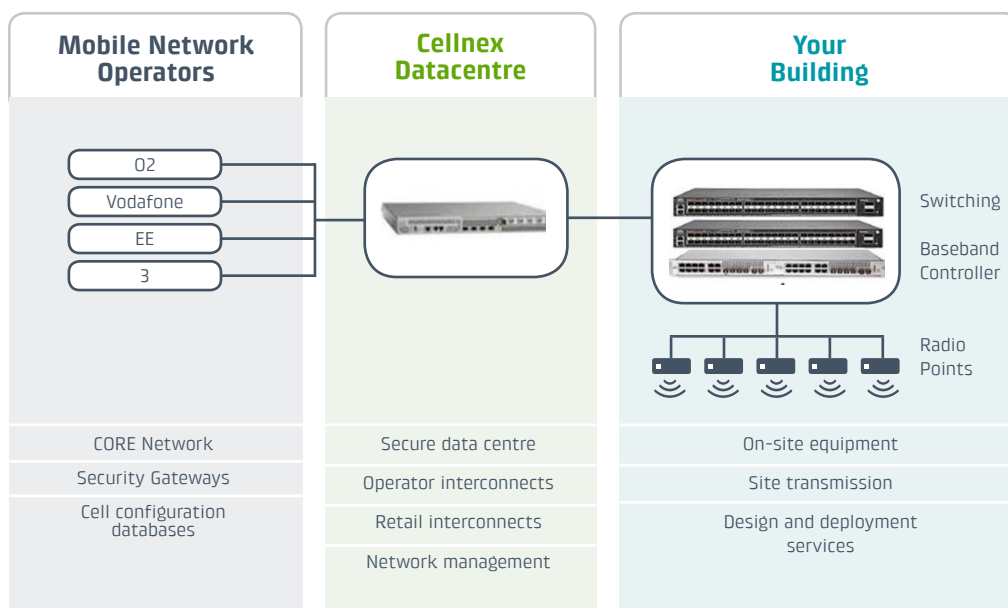

In accordance with the **JOTS guidelines** (Joint Operator Technical Specification), the well-established industry standard for indoor mobile coverage deployment in the UK, we present a single point of connection for all Mobile Network Operators (MNOs), providing full mobile coverage anywhere on the premises.

While off-air repeaters are a convenient solution for smaller buildings, they don't often meet the capacity requirements for larger buildings. Traditional DAS systems are not always commercially viable except for the busiest of public venues. Technology has evolved, and so has our approach. Designed to be completely tailored and fully scalable to suit the nature of your building, our solution has already been successfully deployed in the UK. Cellnex is now introducing it elsewhere in Europe.

Delivery: Quick to deploy in 2-3 months

With less equipment at your premises, and a single connection to our data centre facility, the whole installation is simplified. Cellnex deploys the whole project as the single point of contact.